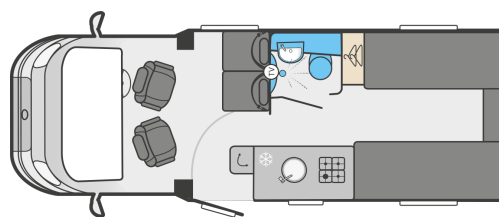

### DETAILS

Year 2023	Mileage DELIVERY	Berths 2
Belted Seats 4	Gross Vehicle Weight 3500KG	